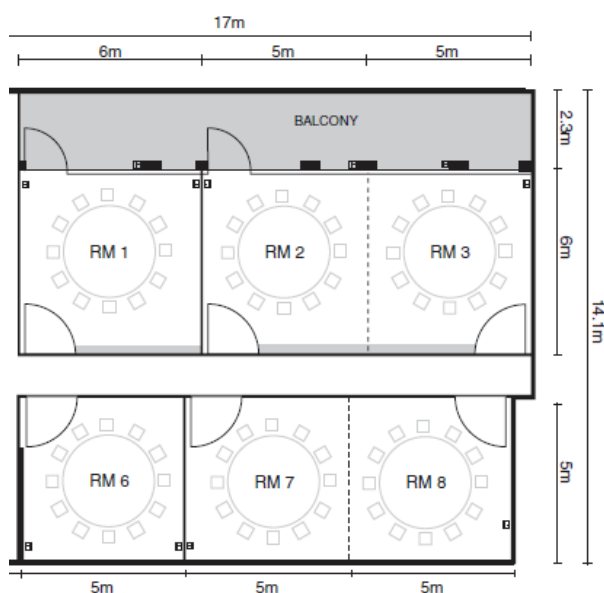

## 貴賓房 VIP Suite

龍軒另設有六間獨立豪華貴賓廂房，每個廂房均配備先進的多媒體視聽組合，適合舉辦商務會議及研討會。(最低消費為每席港幣\$5000，另收 10%服務費)

Dragon Court provides 6 VIP function rooms on the other side of the restaurant. Multimedia audio-visual systems and plasma television-sets equipped in all function rooms that provide an ideal venue for corporate meetings and conferences. (The min. charge is HK\$5000 per table, 10% service charge will be added).